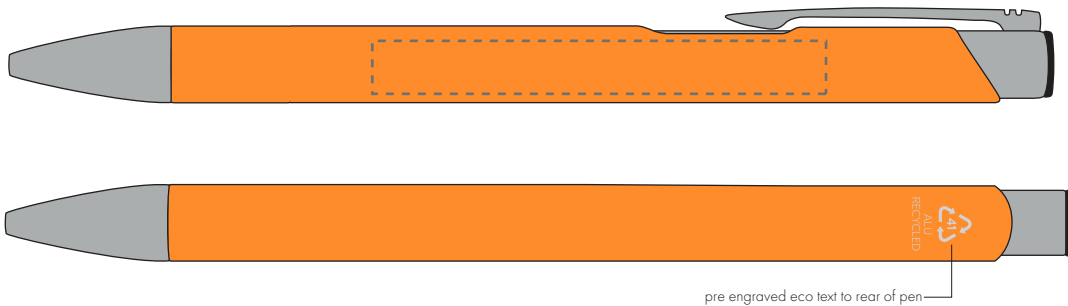

Your Ref:
Our Ref:

Quantity:
Version: 1

Product Code: TPC982001
Product Colour: AMBER

PRINTING CONCERNS:

We stock this item in the following colours

**PANTONE REFERENCE(S)**

 Full colour printing

ARTWORK SCALE 100%

ARTWORK SCALE 100%
Digital Print Area:
60mm x 7mm

Product Image for visualisation
- colours may vary

The dashed line is to demonstrate print area and will not appear on your printed item

PLEASE NOTE:

- All colours including print and product are for visual purposes only and should not be regarded as the actual colour of the product and print.
- Some products may vary from batch to batch and may differ from previous orders.
- The colour and texture of a product can also have an effect on the final print colour.
- By approving this order we accept that you understand these terms.