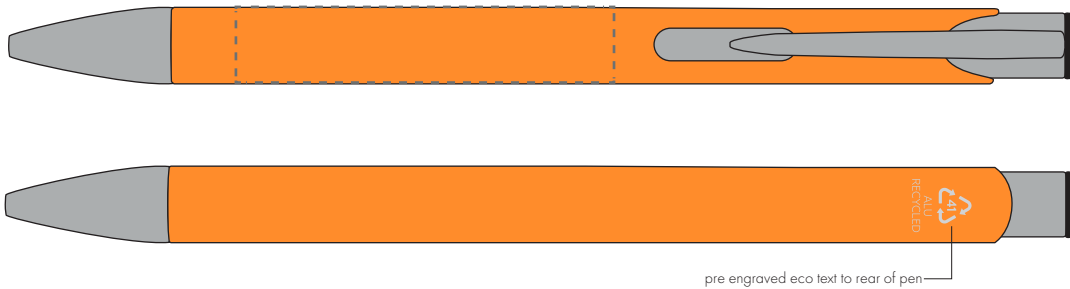

Your Ref:
Our Ref:

Quantity:
Version: 1

Product Code: TPC982001
Product Colour: AMBER

PRINTING CONCERNS:

We stock this item in the following colours

**PANTONE REFERENCE(S)**

● Engrave

ARTWORK SCALE 100%

ARTWORK SCALE 100%
Flat Engrave Area:
50mm x 10mm

Product Image for visualisation
- colours may vary

The dashed line is to demonstrate print area and will not appear on your printed item

PLEASE NOTE:

- All colours including print and product are for visual purposes only and should not be regarded as the actual colour of the product and print.
- Some products may vary from batch to batch and may differ from previous orders.
- The colour and texture of a product can also have an effect on the final print colour.
- By approving this order we accept that you understand these terms.