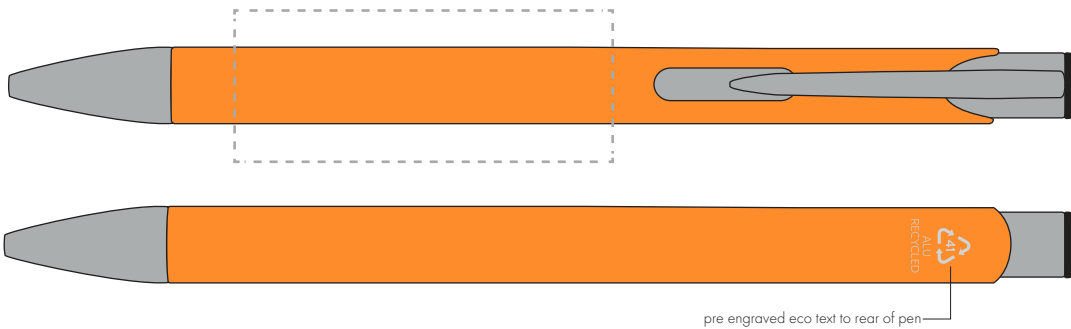

Your Ref:
Our Ref:

Quantity:
Version: 1

Product Code: TPC982001
Product Colour: AMBER

PRINTING CONCERNS:

We stock this item in the following colours

**PANTONE REFERENCE(S)**

● Engrave

ARTWORK SCALE 100%

ARTWORK SCALE 100%
Rotary Engrave Area:
50mm x 20mm

pre engraved eco text to rear of pen

Product Image for visualisation
- colours may vary

The dashed line is to demonstrate print area and will not appear on your printed item