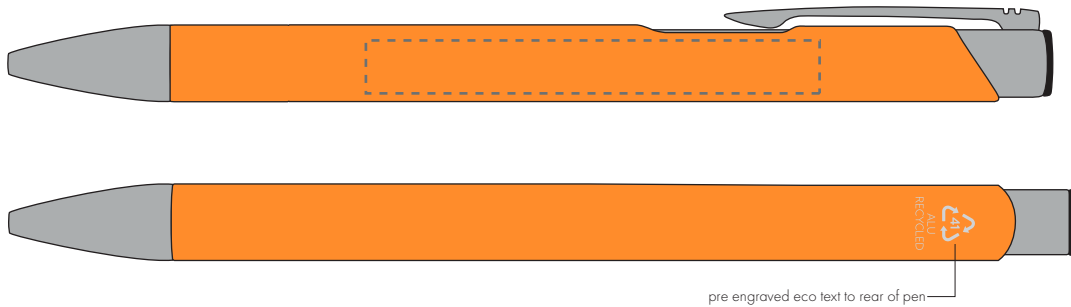

Your Ref:
Our Ref:

Quantity:
Version: 1

Product Code: TPC982001
Product Colour: AMBER

PRINTING CONCERNS:

We stock this item in the following colours

**PANTONE REFERENCE(S)**

● Engrave

ARTWORK SCALE 100%

ARTWORK SCALE 100%
Side Engrave Area:
60mm x 7mm

pre engraved eco text to rear of pen

Product Image for visualisation
- colours may vary

The dashed line is to demonstrate print area and will not appear on your printed item