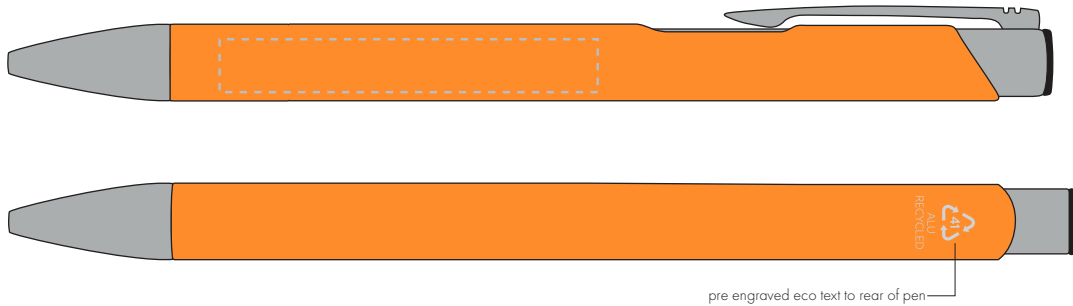

Your Ref:  
Our Ref:

Quantity:  
Version: 1

Product Code: TPC982001  
Product Colour: AMBER

**PRINTING CONCERNS:**

We stock this item in the following colours

**PANTONE REFERENCE(S)**

- Colour 1
- Colour 2
- Colour 3
- Colour 4

ARTWORK SCALE 100%

ARTWORK SCALE 100%  
Side Print Area:  
50mm x 7mm

Product Image for visualisation  
- colours may vary

The dashed line is to demonstrate print area and will not appear on your printed item