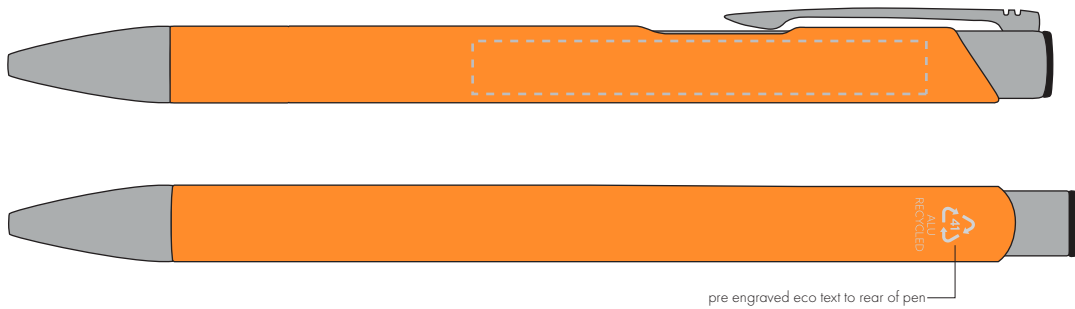

Your Ref:  
Our Ref:

Quantity:  
Version: 1

Product Code: TPC982001  
Product Colour: AMBER

**PRINTING CONCERNS:**

We stock this item in the following colours

**PANTONE REFERENCE(S)**

- Colour 1
- Colour 2
- Colour 3
- Colour 4

ARTWORK SCALE 100%

ARTWORK SCALE 100%  
Side Print Area:  
60mm x 7mm

Product Image for visualisation  
- colours may vary

The dashed line is to demonstrate print area and will not appear on your printed item