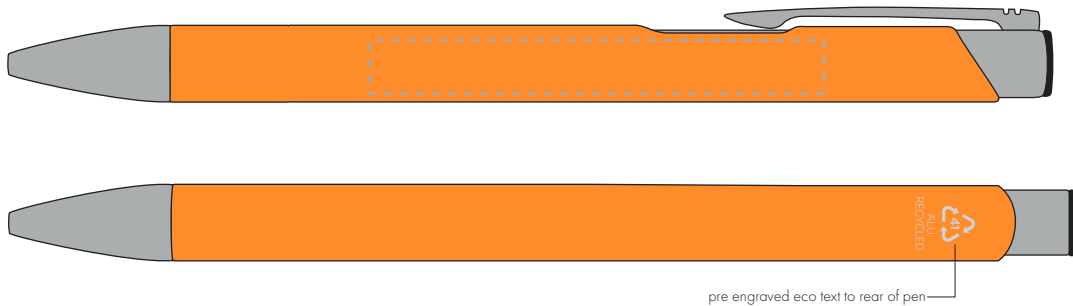

Your Ref:	Quantity:	Product Code: TPC982001
Our Ref:	Version: 1	Product Colour: AMBER

**PRINTING CONCERNS:**

We stock this item in the following colours

**PANTONE REFERENCE(S)**

- Colour 1
- Colour 2
- Colour 3
- Colour 4

ARTWORK SCALE 100%

ARTWORK SCALE 100%

Side Print Area:

60mm x 7mm

pre engraved eco text to rear of pen

Product Image for visualisation  
- colours may vary

The dashed line is to demonstrate print area and will not appear on your printed item