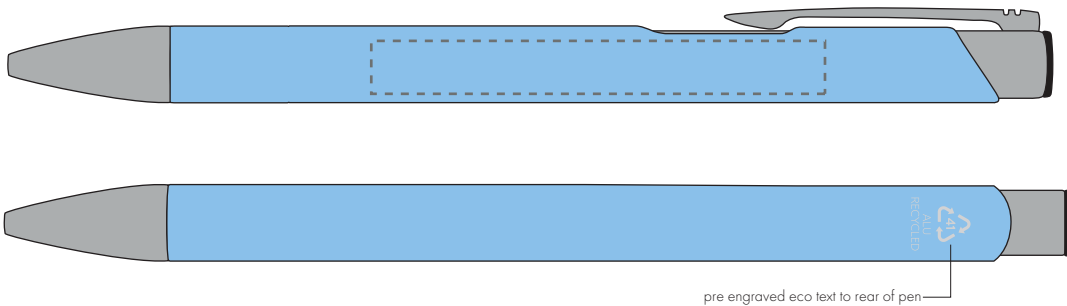

Your Ref:	Quantity:	Product Code: TPC982001
Our Ref:	Version: 1	Product Colour: BABY BLUE

**PRINTING CONCERNS:**

We stock this item in the following colours

**PANTONE REFERENCE(S)**
 Full colour printing

ARTWORK SCALE 100%

ARTWORK SCALE 100%  
Digital Print Area:  
60mm x 7mm

pre engraved eco text to rear of pen

Product Image for visualisation  
- colours may vary

**The dashed line is to demonstrate print area and will not appear on your printed item**