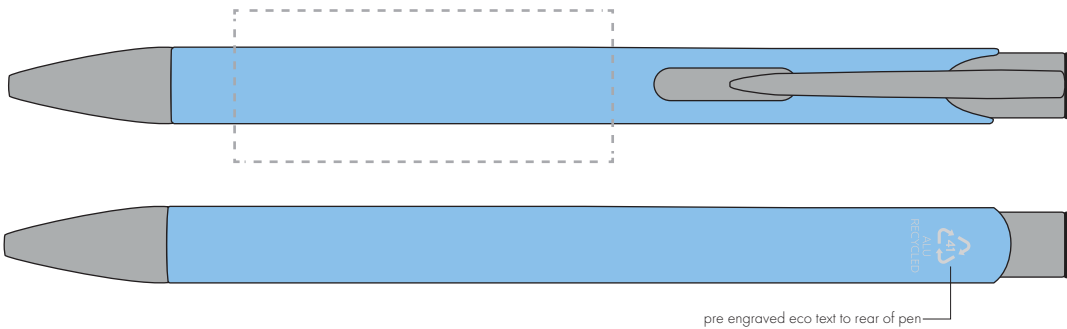

Your Ref:
Our Ref:

Quantity:
Version: 1

Product Code: TPC982001
Product Colour: BABY BLUE

PRINTING CONCERNS:

We stock this item in the following colours

**PANTONE REFERENCE(S)**

● Engrave

ARTWORK SCALE 100%

ARTWORK SCALE 100%
Rotary Engrave Area:
50mm x 20mm

pre engraved eco text to rear of pen

Product Image for visualisation
- colours may vary

The dashed line is to demonstrate print area and will not appear on your printed item