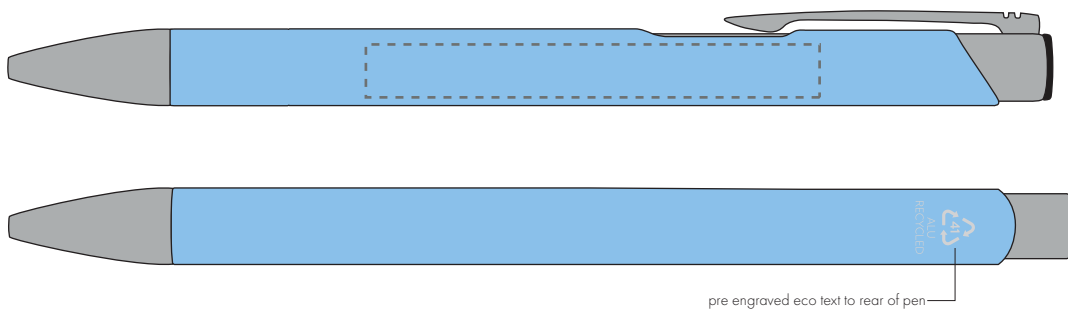

Your Ref:  
Our Ref:Quantity:  
Version: 1Product Code: TPC982001  
Product Colour: BABY BLUE**PRINTING CONCERNS:**

We stock this item in the following colours

**PANTONE REFERENCE(S)**

● Engrave

ARTWORK SCALE 100%

ARTWORK SCALE 100%  
Side Engrave Area:  
60mm x 7mmProduct Image for visualisation  
- colours may vary**The dashed line is to demonstrate print area and will not appear on your printed item****PLEASE NOTE:**