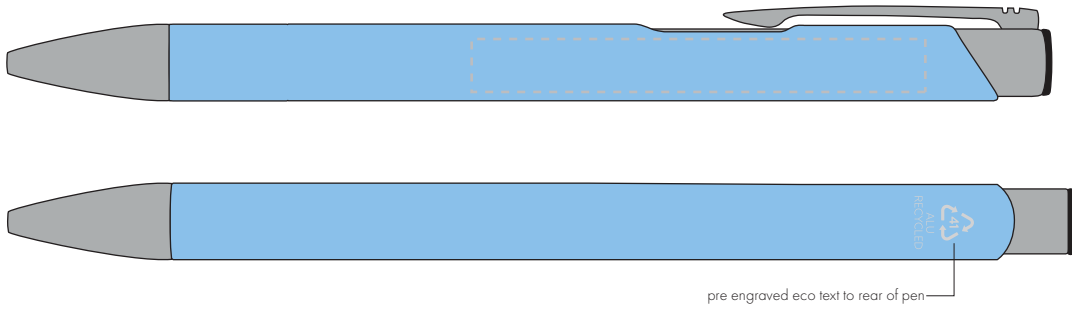

Your Ref:	Quantity:	Product Code: TPC982001
Our Ref:	Version: 1	Product Colour: BABY BLUE

PRINTING CONCERNS:

We stock this item in the following colours

PANTONE REFERENCE(S)

- Colour 1
- Colour 2
- Colour 3
- Colour 4

ARTWORK SCALE 100%

ARTWORK SCALE 100%
Side Print Area:
60mm x 7mm

Product Image for visualisation
- colours may vary

The dashed line is to demonstrate print area and will not appear on your printed item

PLEASE NOTE: