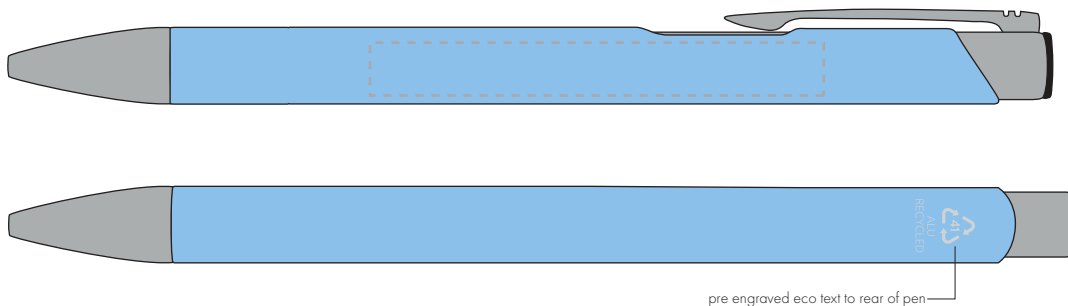

Your Ref:
Our Ref:Quantity:
Version: 1Product Code: TPC982001
Product Colour: BABY BLUE**PRINTING CONCERNS:**

We stock this item in the following colours

**PANTONE REFERENCE(S)**

- Colour 1
- Colour 2
- Colour 3
- Colour 4

ARTWORK SCALE 100%

ARTWORK SCALE 100%
Side Print Area:
60mm x 7mm

Product Image for visualisation
- colours may vary

The dashed line is to demonstrate print area and will not appear on your printed item

PLEASE NOTE: