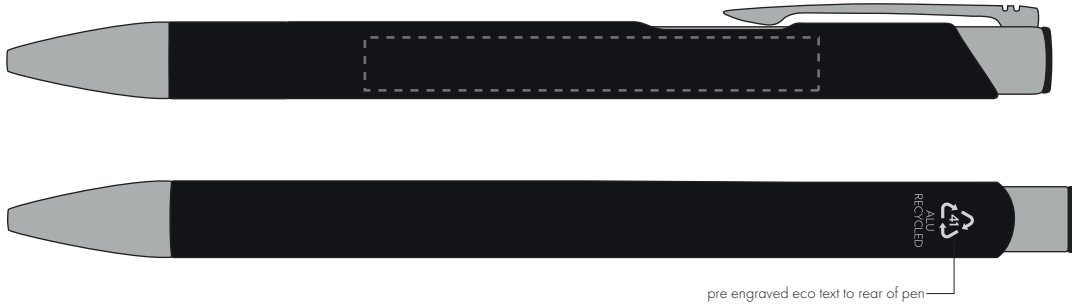

Your Ref:	Quantity:	Product Code: TPC982001
Our Ref:	Version: 1	Product Colour: BLACK

PRINTING CONCERNS:

We stock this item in the following colours

**PANTONE REFERENCE(S)**

● Engrave

ARTWORK SCALE 100%

ARTWORK SCALE 100%
Side Engrave Area:
60mm x 7mm

pre engraved eco text to rear of pen

Product Image for visualisation
- colours may vary

The dashed line is to demonstrate print area and will not appear on your printed item

PLEASE NOTE:

- All colours including print and product are for visual purposes only and should not be regarded as the actual colour of the product and print.
- Some products may vary from batch to batch and may differ from previous orders.
- The colour and texture of a product can also have an effect on the final print colour.
- By approving this order we accept that you understand these terms.