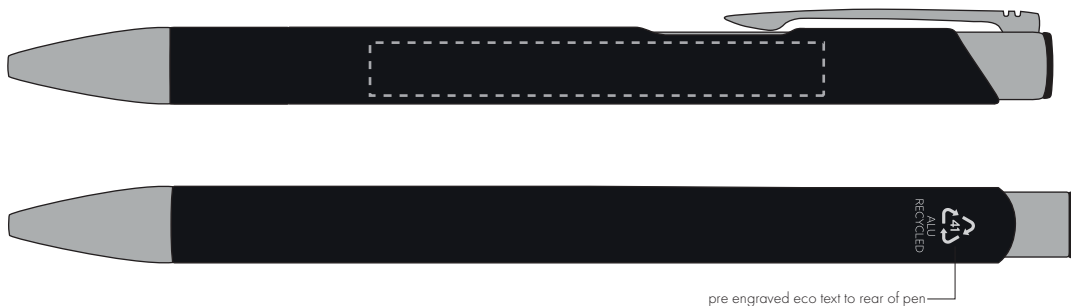

Your Ref:
Our Ref:

Quantity:
Version: 1

Product Code: TPC982001
Product Colour: BLACK

PRINTING CONCERNS:

We stock this item in the following colours

**PANTONE REFERENCE(S)**

- Colour 1
- Colour 2
- Colour 3
- Colour 4

ARTWORK SCALE 100%

ARTWORK SCALE 100%
Side Print Area:
60mm x 7mm

pre engraved eco text to rear of pen

Product Image for visualisation
- colours may vary

The dashed line is to demonstrate print area and will not appear on your printed item