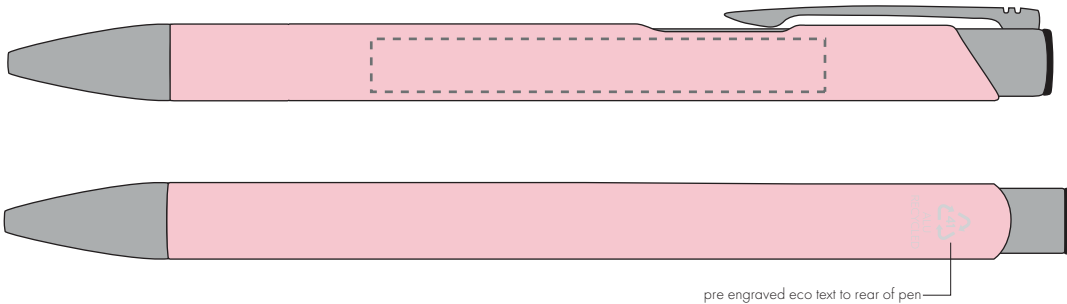

Your Ref:
Our Ref:

Quantity:
Version: 1

Product Code: TPC982001
Product Colour: BABY PINK

PRINTING CONCERNS:

We stock this item in the following colours

**PANTONE REFERENCE(S)**

 Full colour printing

ARTWORK SCALE 100%

ARTWORK SCALE 100%
Digital Print Area:
60mm x 7mm

pre engraved eco text to rear of pen

Product Image for visualisation
- colours may vary

The dashed line is to demonstrate print area and will not appear on your printed item