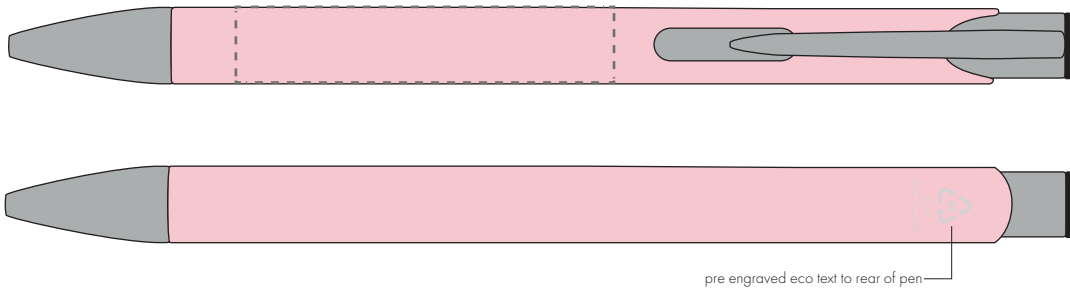

Your Ref:  
Our Ref:

Quantity:  
Version: 1

Product Code: TPC982001  
Product Colour: BABY PINK

**PRINTING CONCERNS:**

We stock this item in the following colours

**PANTONE REFERENCE(S)**

● Engrave

ARTWORK SCALE 100%

ARTWORK SCALE 100%  
Flat Engrave Area:  
50mm x 10mm

Product Image for visualisation  
- colours may vary

The dashed line is to demonstrate print area and will not appear on your printed item

**PLEASE NOTE:**