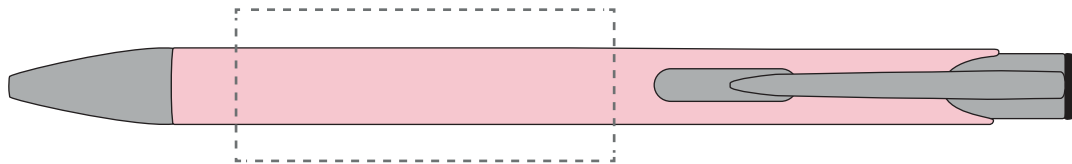

Your Ref:
Our Ref:

Quantity:
Version: 1

Product Code: TPC982001
Product Colour: BABY PINK

PRINTING CONCERNS:

We stock this item in the following colours

PANTONE REFERENCE(S)

- Colour 1
- Colour 2
- Colour 3
- Colour 4

ARTWORK SCALE 100%

ARTWORK SCALE 100%
Standard Print Area:
50mm x 20mm

Product Image for visualisation
- colours may vary

The dashed line is to demonstrate print area and will not appear on your printed item