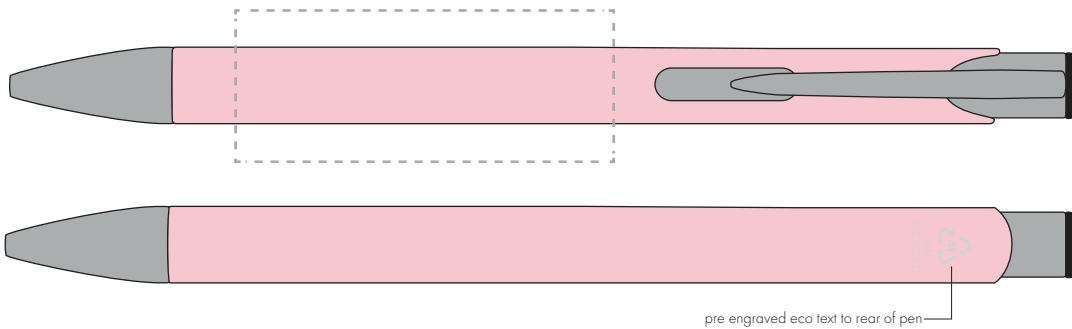

Your Ref:  
Our Ref:

Quantity:  
Version: 1

Product Code: TPC982001  
Product Colour: BABY PINK

**PRINTING CONCERNS:**

We stock this item in the following colours

**PANTONE REFERENCE(S)**

● Engrave

ARTWORK SCALE 100%

ARTWORK SCALE 100%  
Rotary Engrave Area:  
50mm x 20mm

Product Image for visualisation  
- colours may vary

The dashed line is to demonstrate print area and will not appear on your printed item

**PLEASE NOTE:**