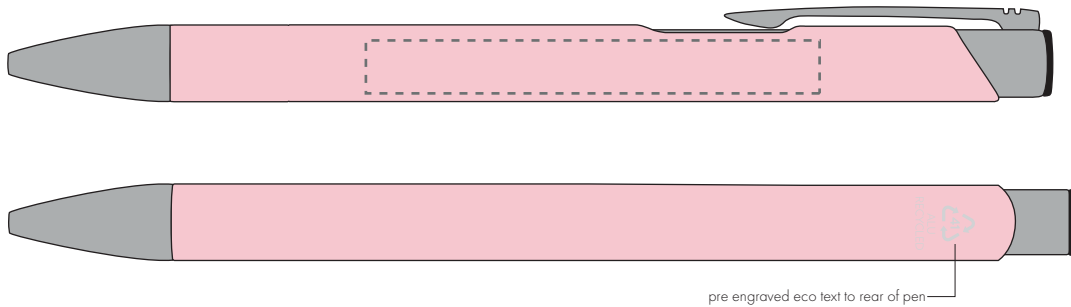

Your Ref:
Our Ref:

Quantity:
Version: 1

Product Code: TPC982001
Product Colour: BABY PINK

PRINTING CONCERNS:

We stock this item in the following colours

**PANTONE REFERENCE(S)**

● Engrave

ARTWORK SCALE 100%

ARTWORK SCALE 100%
Side Engrave Area:
60mm x 7mm

Product Image for visualisation
- colours may vary

The dashed line is to demonstrate print area and will not appear on your printed item

PLEASE NOTE:

- All colours including print and product are for visual purposes only and should not be regarded as the actual colour of the product and print.
- Some products may vary from batch to batch and may differ from previous orders.
- The colour and texture of a product can also have an effect on the final print colour.
- By approving this order we accept that you understand these terms.