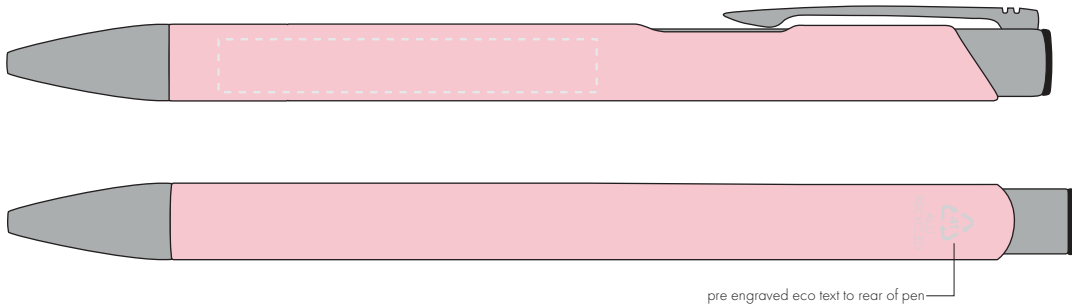

Your Ref:  
Our Ref:

Quantity:  
Version: 1

Product Code: TPC982001  
Product Colour: BABY PINK

**PRINTING CONCERNS:**

We stock this item in the following colours

**PANTONE REFERENCE(S)**

- Colour 1
- Colour 2
- Colour 3
- Colour 4

ARTWORK SCALE 100%

ARTWORK SCALE 100%  
Side Print Area:  
50mm x 7mm

pre engraved eco text to rear of pen

Product Image for visualisation  
- colours may vary

The dashed line is to demonstrate print area and will not appear on your printed item