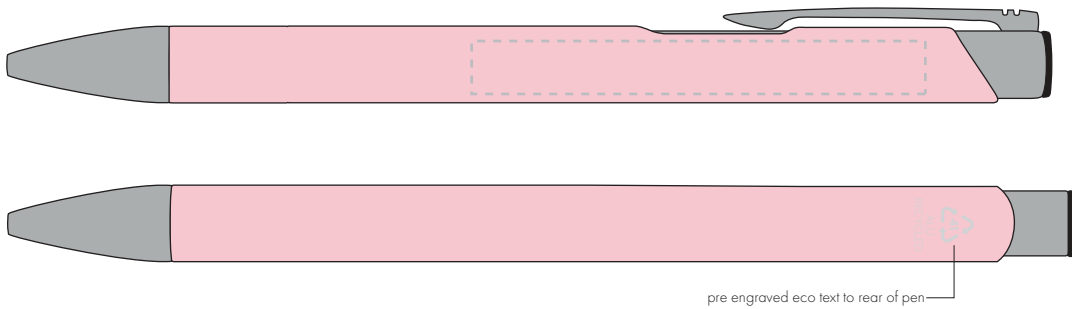

Your Ref:  
Our Ref:

Quantity:  
Version: 1

Product Code: TPC982001  
Product Colour: BABY PINK

**PRINTING CONCERNS:**

We stock this item in the following colours

**PANTONE REFERENCE(S)**

- Colour 1
- Colour 2
- Colour 3
- Colour 4

ARTWORK SCALE 100%

ARTWORK SCALE 100%  
Side Print Area:  
60mm x 7mm

Product Image for visualisation  
- colours may vary

**The dashed line is to demonstrate print area and will not appear on your printed item**