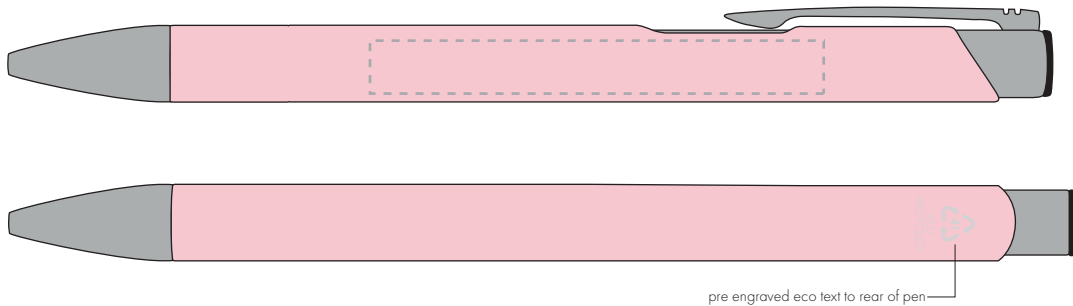

Your Ref:
Our Ref:

Quantity:
Version: 1

Product Code: TPC982001
Product Colour: BABY PINK

PRINTING CONCERNS:

We stock this item in the following colours

**PANTONE REFERENCE(S)**

- Colour 1
- Colour 2
- Colour 3
- Colour 4

ARTWORK SCALE 100%

ARTWORK SCALE 100%
Side Print Area:
60mm x 7mm

Product Image for visualisation
- colours may vary

The dashed line is to demonstrate print area and will not appear on your printed item

PLEASE NOTE: