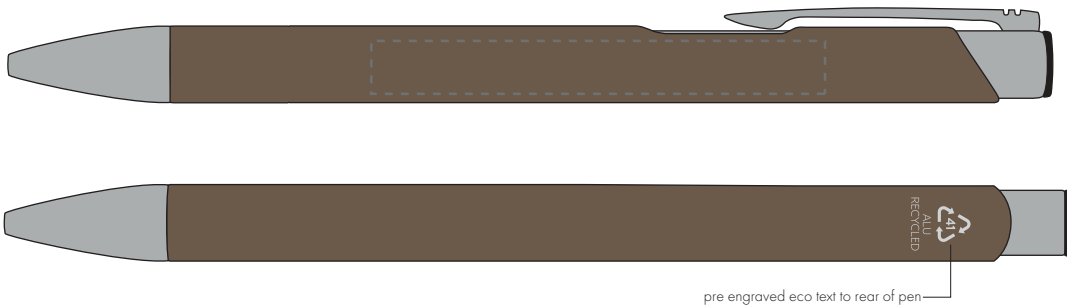

Your Ref:	Quantity:	Product Code: TPC982001
Our Ref:	Version: 1	Product Colour: BROWN

**PRINTING CONCERNS:**

We stock this item in the following colours

**PANTONE REFERENCE(S)**
 Full colour printing

ARTWORK SCALE 100%

ARTWORK SCALE 100%  
Digital Print Area:  
60mm x 7mm

pre engraved eco text to rear of pen

Product Image for visualisation  
- colours may vary

The dashed line is to demonstrate print area and will not appear on your printed item