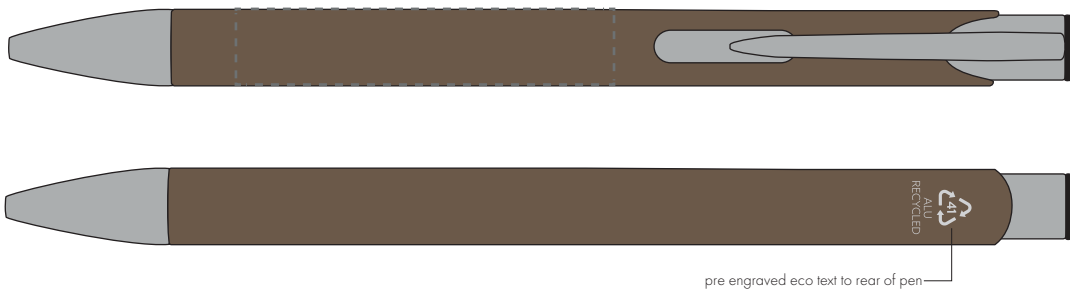

Your Ref:  
Our Ref:

Quantity:  
Version: 1

Product Code: TPC982001  
Product Colour: BROWN

**PRINTING CONCERNS:**

We stock this item in the following colours

**PANTONE REFERENCE(S)**

● Engrave

ARTWORK SCALE 100%

ARTWORK SCALE 100%  
Flat Engrave Area:  
50mm x 10mm

Product Image for visualisation  
- colours may vary

The dashed line is to demonstrate print area and will not appear on your printed item

**PLEASE NOTE:**