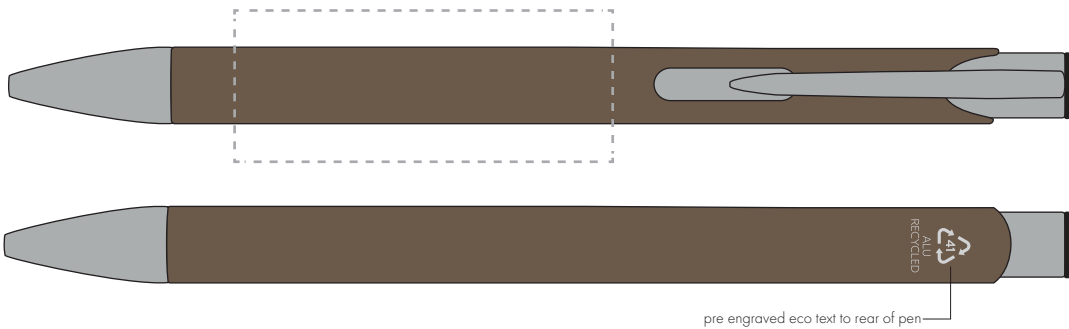

Your Ref:  
Our Ref:

Quantity:  
Version: 1

Product Code: TPC982001  
Product Colour: BROWN

**PRINTING CONCERNS:**

We stock this item in the following colours

**PANTONE REFERENCE(S)**

● Engrave

ARTWORK SCALE 100%

ARTWORK SCALE 100%  
Rotary Engrave Area:  
50mm x 20mm

Product Image for visualisation  
- colours may vary

The dashed line is to demonstrate print area and will not appear on your printed item

**PLEASE NOTE:**