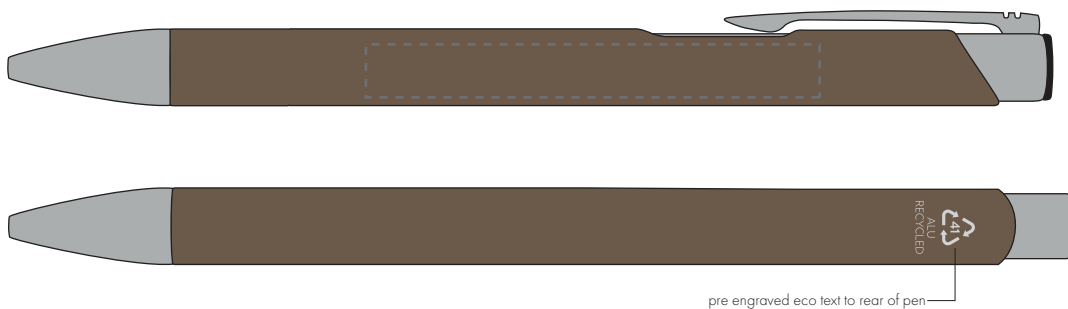

Your Ref:
Our Ref:Quantity:
Version: 1Product Code: TPC982001
Product Colour: BROWN**PRINTING CONCERNS:**

We stock this item in the following colours

**PANTONE REFERENCE(S)**

● Engrave

ARTWORK SCALE 100%

ARTWORK SCALE 100%
Side Engrave Area:
60mm x 7mm

pre engraved eco text to rear of pen

Product Image for visualisation
- colours may vary**The dashed line is to demonstrate print area and will not appear on your printed item****PLEASE NOTE:**

- All colours including print and product are for visual purposes only and should not be regarded as the actual colour of the product and print.
- Some products may vary from batch to batch and may differ from previous orders.
- The colour and texture of a product can also have an effect on the final print colour.
- By approving this order we accept that you understand these terms.