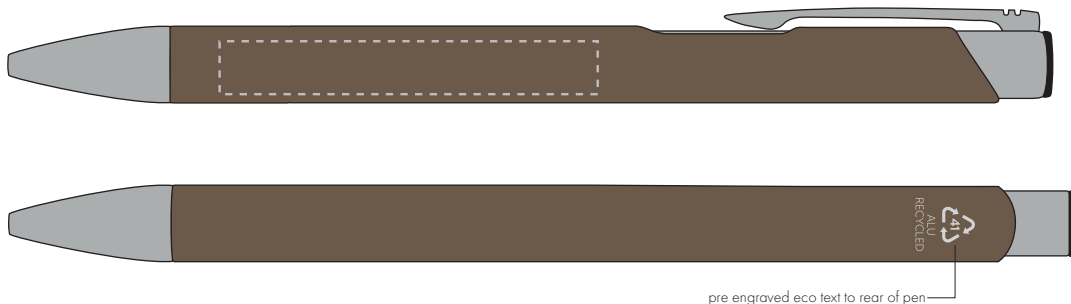

Your Ref:  
Our Ref:Quantity:  
Version: 1Product Code: TPC982001  
Product Colour: BROWN**PRINTING CONCERNS:**

We stock this item in the following colours

**PANTONE REFERENCE(S)**

- Colour 1
- Colour 2
- Colour 3
- Colour 4

ARTWORK SCALE 100%

ARTWORK SCALE 100%  
Side Print Area:  
50mm x 7mm

pre engraved eco text to rear of pen

Product Image for visualisation  
- colours may vary

The dashed line is to demonstrate print area and will not appear on your printed item