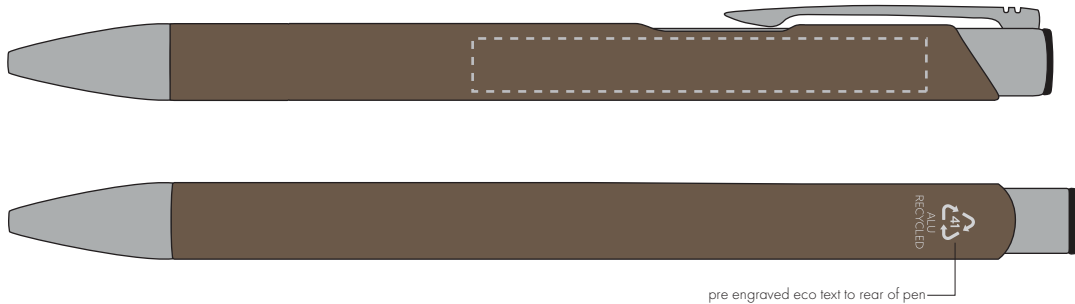

Your Ref:	Quantity:	Product Code: TPC982001
Our Ref:	Version: 1	Product Colour: BROWN

PRINTING CONCERNS:

We stock this item in the following colours

**PANTONE REFERENCE(S)**

- Colour 1
- Colour 2
- Colour 3
- Colour 4

ARTWORK SCALE 100%

ARTWORK SCALE 100%

Side Print Area:
60mm x 7mm

pre engraved eco text to rear of pen

Product Image for visualisation
- colours may vary**The dashed line is to demonstrate print area and will not appear on your printed item****PLEASE NOTE:**