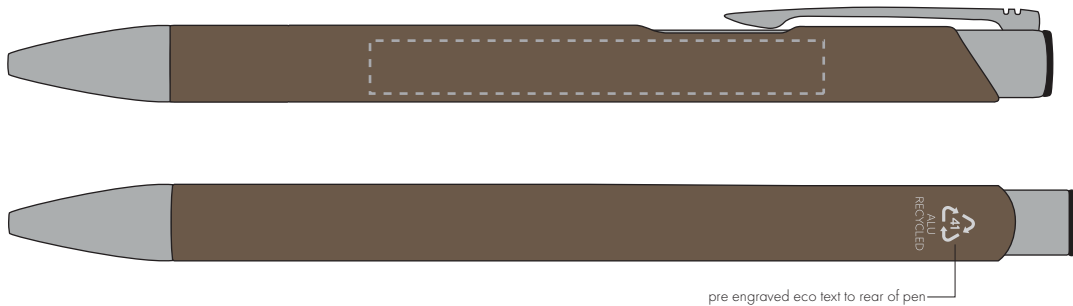

Your Ref:	Quantity:	Product Code: TPC982001
Our Ref:	Version: 1	Product Colour: BROWN

PRINTING CONCERNS:

We stock this item in the following colours

**PANTONE REFERENCE(S)**

- Colour 1
- Colour 2
- Colour 3
- Colour 4

ARTWORK SCALE 100%

ARTWORK SCALE 100%

Side Print Area:

60mm x 7mm

Product Image for visualisation
- colours may vary

The dashed line is to demonstrate print area and will not appear on your printed item

PLEASE NOTE: