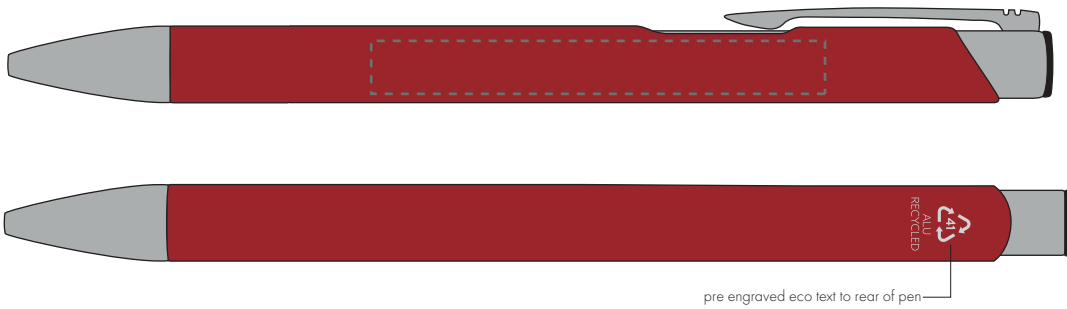

Your Ref:
Our Ref:

Quantity:
Version: 1

Product Code: TPC982001
Product Colour: BURGUNDY

PRINTING CONCERNS:

We stock this item in the following colours

**PANTONE REFERENCE(S)**

 Full colour printing

ARTWORK SCALE 100%

ARTWORK SCALE 100%
Digital Print Area:
60mm x 7mm

Product Image for visualisation
- colours may vary

The dashed line is to demonstrate print area and will not appear on your printed item

PLEASE NOTE:

- All colours including print and product are for visual purposes only and should not be regarded as the actual colour of the product and print.
- Some products may vary from batch to batch and may differ from previous orders.
- The colour and texture of a product can also have an effect on the final print colour.
- By approving this order we accept that you understand these terms.