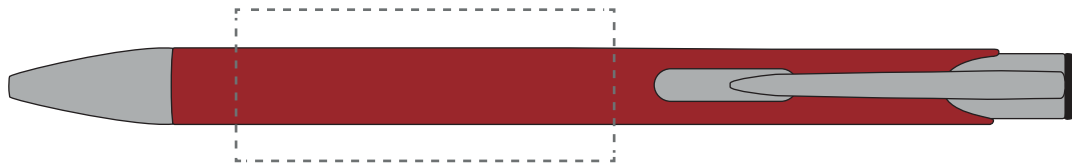

Your Ref:  
Our Ref:

Quantity:  
Version: 1

Product Code: TPC982001  
Product Colour: BURGUNDY

**PRINTING CONCERNS:**

We stock this item in the following colours

**PANTONE REFERENCE(S)**

- Colour 1
- Colour 2
- Colour 3
- Colour 4

ARTWORK SCALE 100%

ARTWORK SCALE 100%  
Standard Print Area:  
50mm x 20mm

pre engraved eco text to rear of pen

Product Image for visualisation  
- colours may vary

The dashed line is to demonstrate print area and will not appear on your printed item