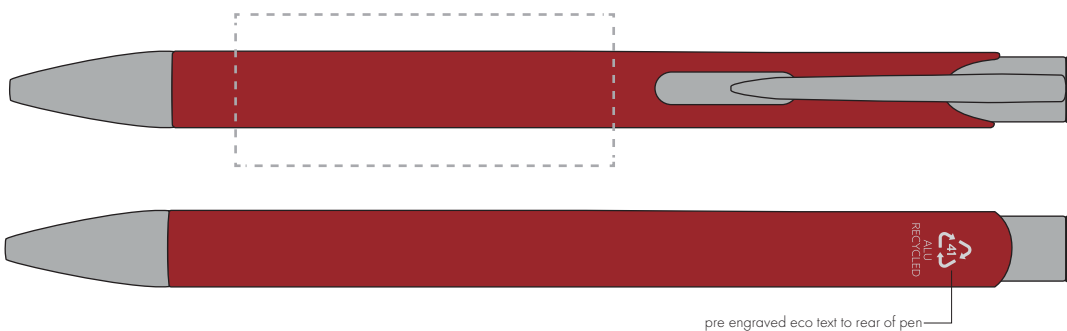

**PANTONE REFERENCE(S)**

● Engrave

ARTWORK SCALE 100%

ARTWORK SCALE 100%

Rotary Engrave Area:

50mm x 20mm

pre engraved eco text to rear of pen

Product Image for visualisation
- colours may vary

The dashed line is to demonstrate print area and will not appear on your printed item

PLEASE NOTE:

- All colours including print and product are for visual purposes only and should not be regarded as the actual colour of the product and print.
- Some products may vary from batch to batch and may differ from previous orders.
- The colour and texture of a product can also have an effect on the final print colour.
- By approving this order we accept that you understand these terms.