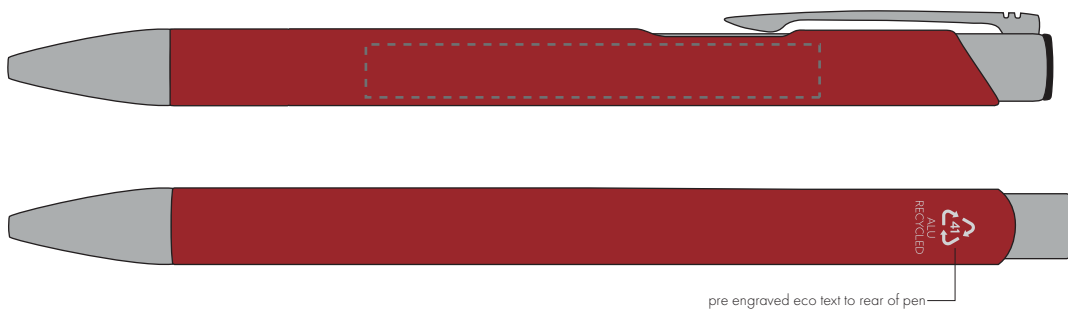

Your Ref:
Our Ref:Quantity:
Version: 1Product Code: TPC982001
Product Colour: BURGUNDY**PRINTING CONCERNS:**

We stock this item in the following colours

**PANTONE REFERENCE(S)**

● Engrave

ARTWORK SCALE 100%

ARTWORK SCALE 100%
Side Engrave Area:
60mm x 7mm

pre engraved eco text to rear of pen

Product Image for visualisation
- colours may vary**The dashed line is to demonstrate print area and will not appear on your printed item****PLEASE NOTE:**