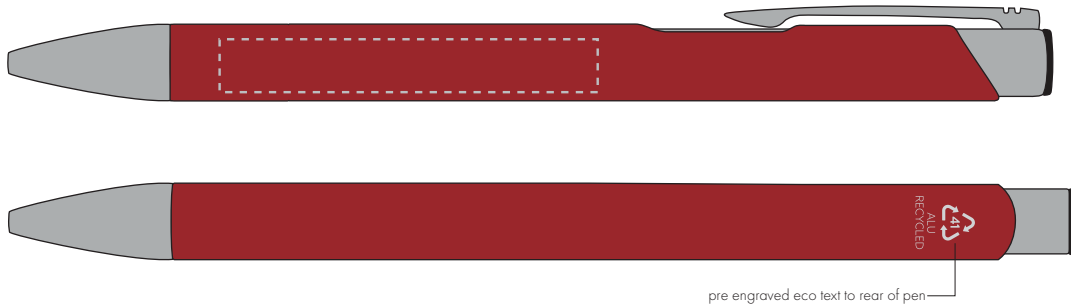

Your Ref:
Our Ref:

Quantity:
Version: 1

Product Code: TPC982001
Product Colour: BURGUNDY

PRINTING CONCERNS:

We stock this item in the following colours

**PANTONE REFERENCE(S)**

- Colour 1
- Colour 2
- Colour 3
- Colour 4

ARTWORK SCALE 100%

ARTWORK SCALE 100%

Side Print Area:
50mm x 7mm

pre engraved eco text to rear of pen

Product Image for visualisation
- colours may vary

The dashed line is to demonstrate print area and will not appear on your printed item