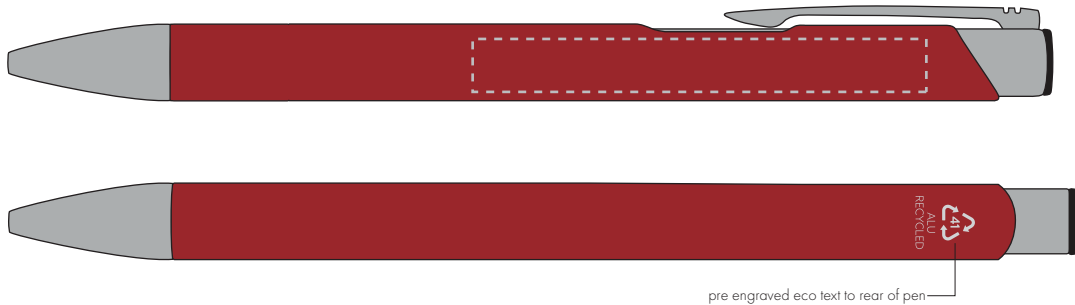

Your Ref:
Our Ref:

Quantity:
Version: 1

Product Code: TPC982001
Product Colour: BURGUNDY

PRINTING CONCERNS:

We stock this item in the following colours

**PANTONE REFERENCE(S)**

- Colour 1
- Colour 2
- Colour 3
- Colour 4

ARTWORK SCALE 100%

ARTWORK SCALE 100%

Side Print Area:
60mm x 7mm

pre engraved eco text to rear of pen

Product Image for visualisation
- colours may vary

The dashed line is to demonstrate print area and will not appear on your printed item