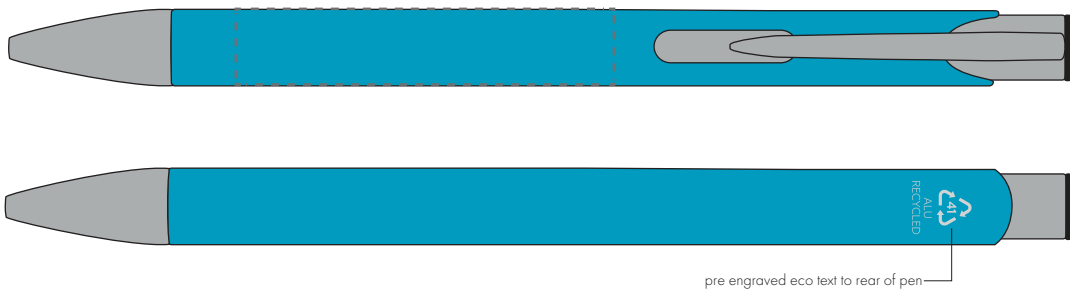

Your Ref:
Our Ref:

Quantity:
Version: 1

Product Code: TPC982001
Product Colour: CYAN

PRINTING CONCERNS:

We stock this item in the following colours

**PANTONE REFERENCE(S)**

● Engrave

ARTWORK SCALE 100%

ARTWORK SCALE 100%
Flat Engrave Area:
50mm x 10mm

Product Image for visualisation
- colours may vary

The dashed line is to demonstrate print area and will not appear on your printed item

PLEASE NOTE:

- All colours including print and product are for visual purposes only and should not be regarded as the actual colour of the product and print.
- Some products may vary from batch to batch and may differ from previous orders.
- The colour and texture of a product can also have an effect on the final print colour.
- By approving this order we accept that you understand these terms.