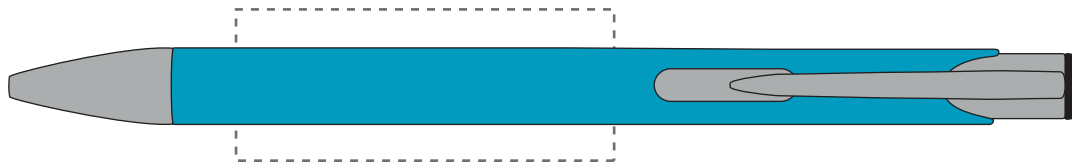

Your Ref:  
Our Ref:

Quantity:  
Version: 1

Product Code: TPC982001  
Product Colour: CYAN

**PRINTING CONCERNS:**

We stock this item in the following colours

**PANTONE REFERENCE(S)**

- Colour 1
- Colour 2
- Colour 3
- Colour 4

ARTWORK SCALE 100%

ARTWORK SCALE 100%  
Standard Print Area:  
50mm x 20mm

pre engraved eco text to rear of pen

Product Image for visualisation  
- colours may vary

The dashed line is to demonstrate print area and will not appear on your printed item