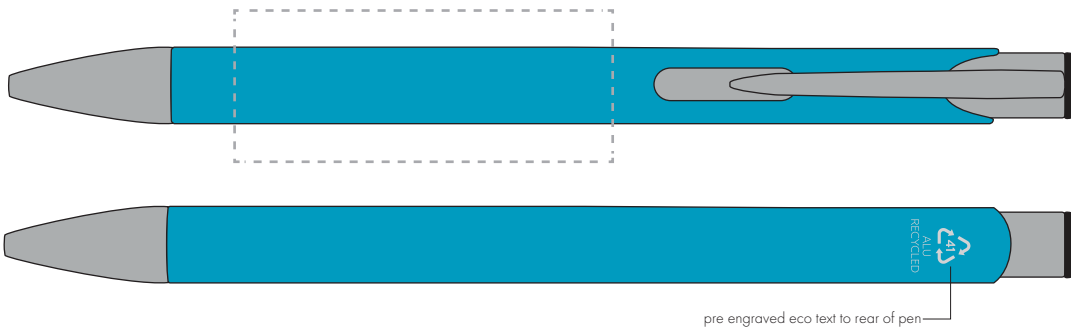

Your Ref:
Our Ref:

Quantity:
Version: 1

Product Code: TPC982001
Product Colour: CYAN

PRINTING CONCERNS:

We stock this item in the following colours

**PANTONE REFERENCE(S)**

● Engrave

ARTWORK SCALE 100%

ARTWORK SCALE 100%
Rotary Engrave Area:
50mm x 20mm

Product Image for visualisation
- colours may vary

The dashed line is to demonstrate print area and will not appear on your printed item

PLEASE NOTE:

- All colours including print and product are for visual purposes only and should not be regarded as the actual colour of the product and print.
- Some products may vary from batch to batch and may differ from previous orders.
- The colour and texture of a product can also have an effect on the final print colour.
- By approving this order we accept that you understand these terms.