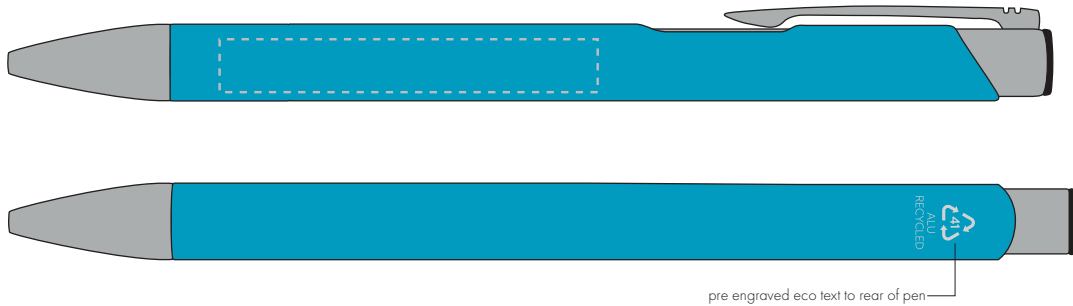

Your Ref:
Our Ref:

Quantity:
Version: 1

Product Code: TPC982001
Product Colour: CYAN

PRINTING CONCERNS:

We stock this item in the following colours

PANTONE REFERENCE(S)

- Colour 1
- Colour 2
- Colour 3
- Colour 4

ARTWORK SCALE 100%

ARTWORK SCALE 100%
Side Print Area:
50mm x 7mm

pre engraved eco text to rear of pen

Product Image for visualisation
- colours may vary

The dashed line is to demonstrate print area and will not appear on your printed item