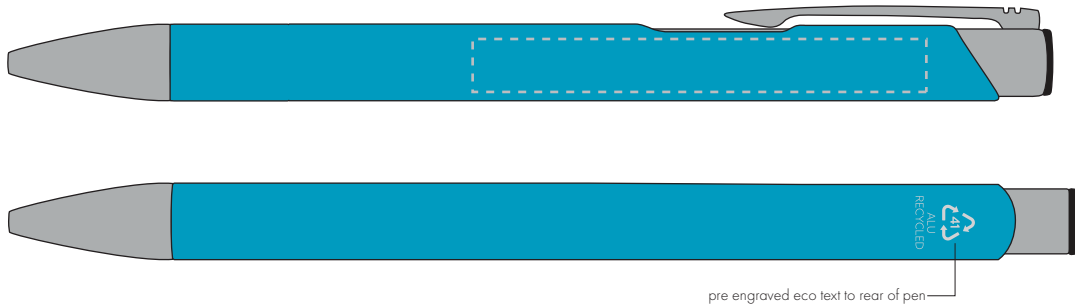

Your Ref:	Quantity:	Product Code: TPC982001
Our Ref:	Version: 1	Product Colour: CYAN

**PRINTING CONCERNS:**

We stock this item in the following colours

**PANTONE REFERENCE(S)**

- Colour 1
- Colour 2
- Colour 3
- Colour 4

ARTWORK SCALE 100%

ARTWORK SCALE 100%

Side Print Area:  
60mm x 7mm

Product Image for visualisation  
- colours may vary

The dashed line is to demonstrate print area and will not appear on your printed item