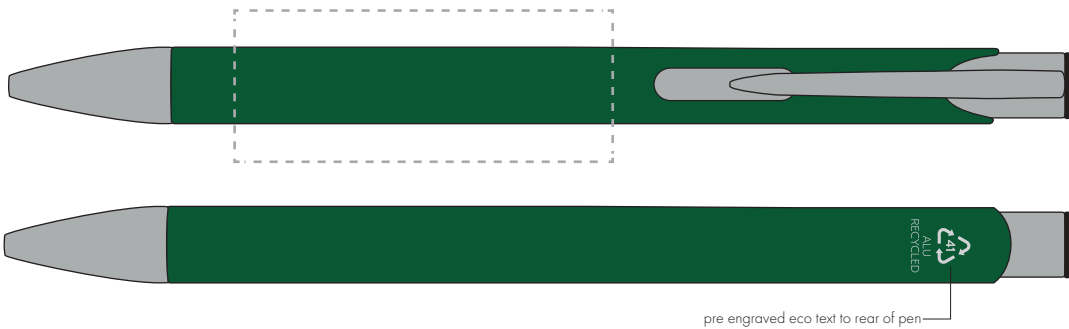

Your Ref:
Our Ref:

Quantity:
Version: 1

Product Code: TPC982001
Product Colour: DARK GREEN

PRINTING CONCERNS:

We stock this item in the following colours

PANTONE REFERENCE(S)

● Engrave

ARTWORK SCALE 100%

ARTWORK SCALE 100%
Rotary Engrave Area:
50mm x 20mm

pre engraved eco text to rear of pen

Product Image for visualisation
- colours may vary

The dashed line is to demonstrate print area and will not appear on your printed item