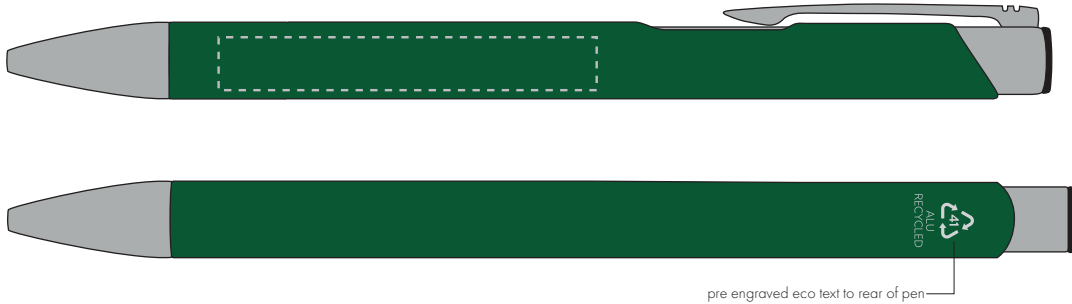

Your Ref:
Our Ref:

Quantity:
Version: 1

Product Code: TPC982001
Product Colour: DARK GREEN

PRINTING CONCERNS:

We stock this item in the following colours

PANTONE REFERENCE(S)

- Colour 1
- Colour 2
- Colour 3
- Colour 4

ARTWORK SCALE 100%

ARTWORK SCALE 100%
Side Print Area:
50mm x 7mm

pre engraved eco text to rear of pen

Product Image for visualisation
- colours may vary

The dashed line is to demonstrate print area and will not appear on your printed item