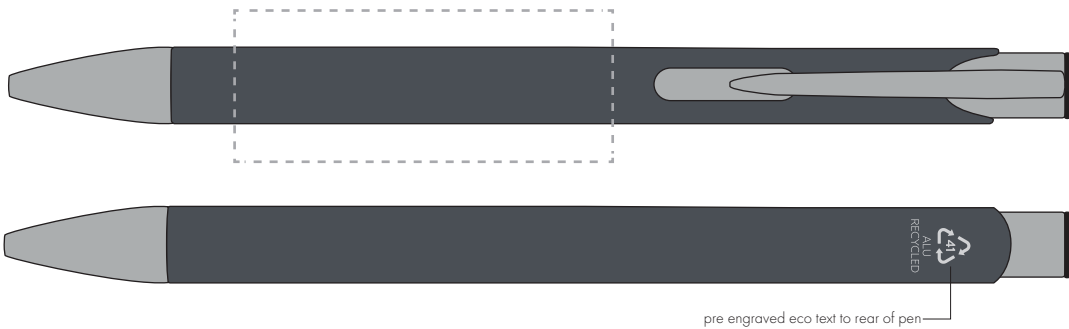

Your Ref:  
Our Ref:

Quantity:  
Version: 1

Product Code: TPC982001  
Product Colour: DARK GREY

**PRINTING CONCERNS:**

We stock this item in the following colours

**PANTONE REFERENCE(S)**

● Engrave

ARTWORK SCALE 100%

ARTWORK SCALE 100%  
Rotary Engrave Area:  
50mm x 20mm

pre engraved eco text to rear of pen

Product Image for visualisation  
- colours may vary

The dashed line is to demonstrate print area and will not appear on your printed item