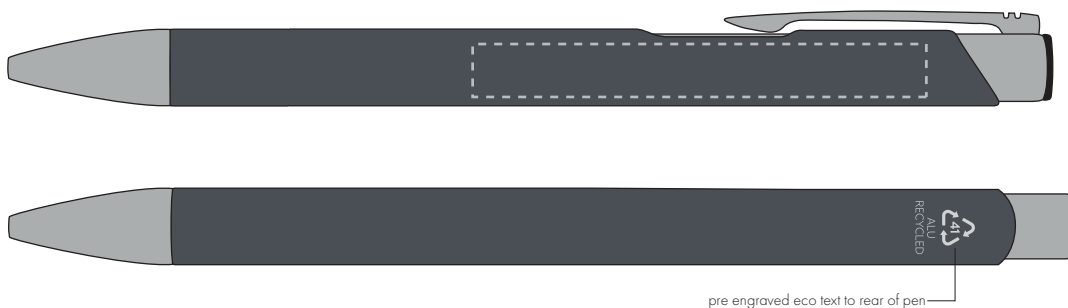

Your Ref:
Our Ref:

Quantity:
Version: 1

Product Code: TPC982001
Product Colour: DARK GREY

PRINTING CONCERNS:

We stock this item in the following colours

PANTONE REFERENCE(S)

- Colour 1
- Colour 2
- Colour 3
- Colour 4

ARTWORK SCALE 100%

ARTWORK SCALE 100%
Side Print Area:
60mm x 7mm

pre engraved eco text to rear of pen

Product Image for visualisation
- colours may vary

The dashed line is to demonstrate print area and will not appear on your printed item