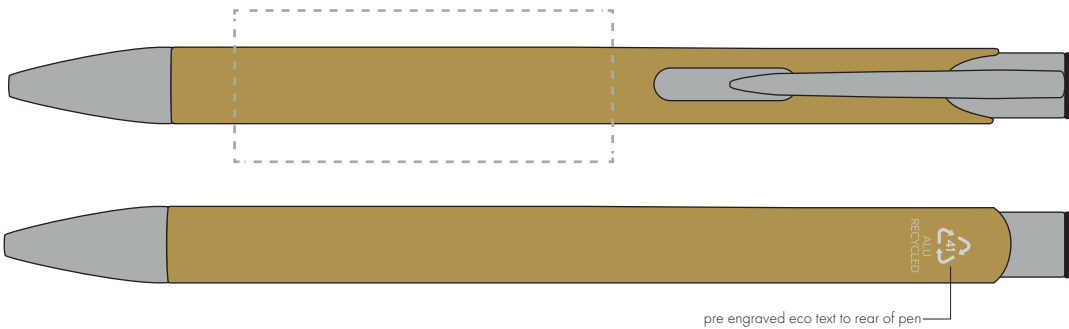

Your Ref:  
Our Ref:

Quantity:  
Version: 1

Product Code: TPC982001  
Product Colour: GOLD

**PRINTING CONCERNS:**

We stock this item in the following colours

**PANTONE REFERENCE(S)**

● Engrave

ARTWORK SCALE 100%

ARTWORK SCALE 100%  
Rotary Engrave Area:  
50mm x 20mm

pre engraved eco text to rear of pen

Product Image for visualisation  
- colours may vary

The dashed line is to demonstrate print area and will not appear on your printed item