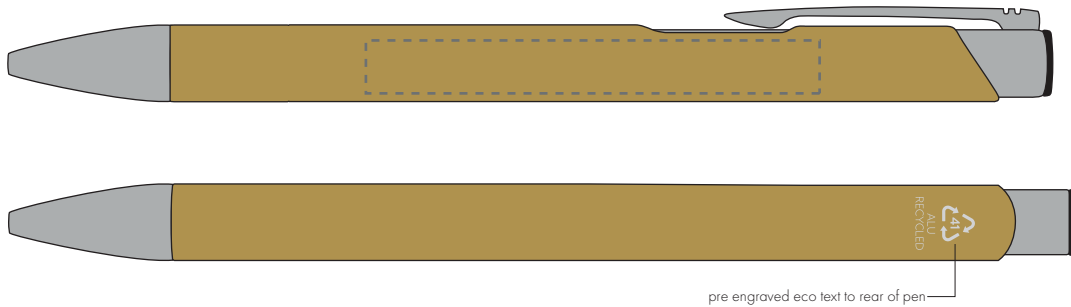

Your Ref:	Quantity:	Product Code: TPC982001
Our Ref:	Version: 1	Product Colour: GOLD

PRINTING CONCERNS:

We stock this item in the following colours

**PANTONE REFERENCE(S)**

● Engrave

ARTWORK SCALE 100%

ARTWORK SCALE 100%

Side Engrave Area:
60mm x 7mm

pre engraved eco text to rear of pen

Product Image for visualisation
- colours may vary**The dashed line is to demonstrate print area and will not appear on your printed item****PLEASE NOTE:**