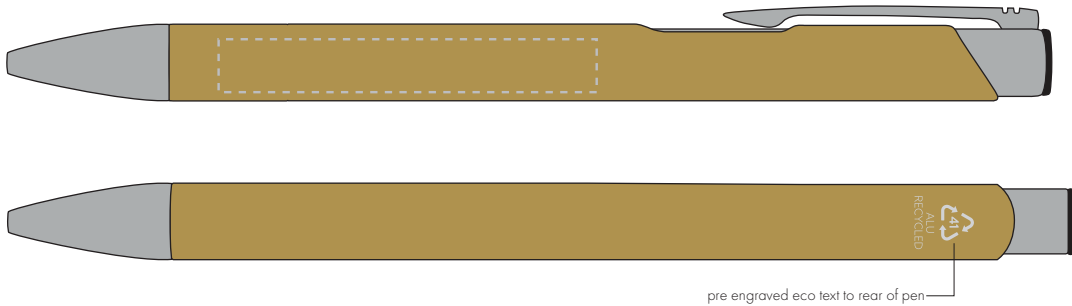

Your Ref:	Quantity:	Product Code: TPC982001
Our Ref:	Version: 1	Product Colour: GOLD

**PRINTING CONCERNS:**

We stock this item in the following colours

**PANTONE REFERENCE(S)**

- Colour 1
- Colour 2
- Colour 3
- Colour 4

ARTWORK SCALE 100%

ARTWORK SCALE 100%

Side Print Area:  
50mm x 7mm

pre engraved eco text to rear of pen

Product Image for visualisation  
- colours may vary

The dashed line is to demonstrate print area and will not appear on your printed item