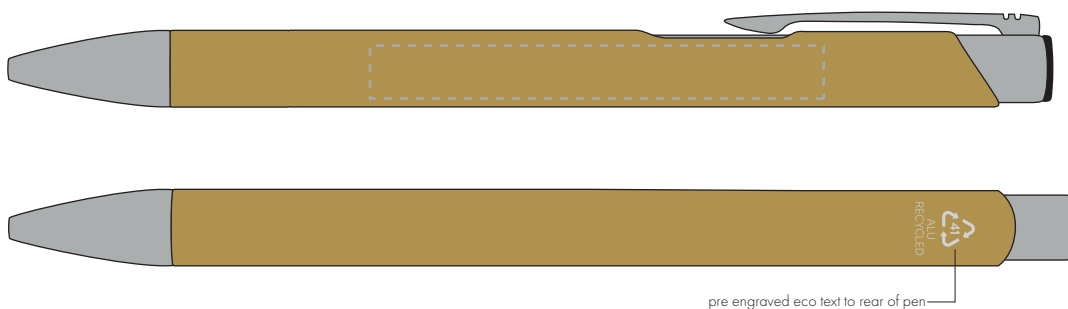

**PANTONE REFERENCE(S)**

- Colour 1
- Colour 2
- Colour 3
- Colour 4

ARTWORK SCALE 100%

ARTWORK SCALE 100%

Side Print Area:

60mm x 7mm

Product Image for visualisation
- colours may vary

The dashed line is to demonstrate print area and will not appear on your printed item