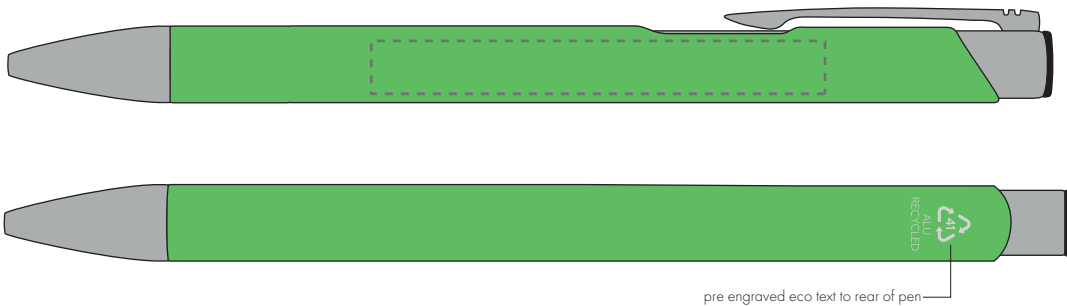

Your Ref:	Quantity:	Product Code: TPC982001
Our Ref:	Version: 1	Product Colour: GREEN

PRINTING CONCERNS:

We stock this item in the following colours

**PANTONE REFERENCE(S)**
 Full colour printing

ARTWORK SCALE 100%

ARTWORK SCALE 100%
Digital Print Area:
60mm x 7mm

Product Image for visualisation
- colours may vary

The dashed line is to demonstrate print area and will not appear on your printed item

PLEASE NOTE:

- All colours including print and product are for visual purposes only and should not be regarded as the actual colour of the product and print.
- Some products may vary from batch to batch and may differ from previous orders.
- The colour and texture of a product can also have an effect on the final print colour.
- By approving this order we accept that you understand these terms.