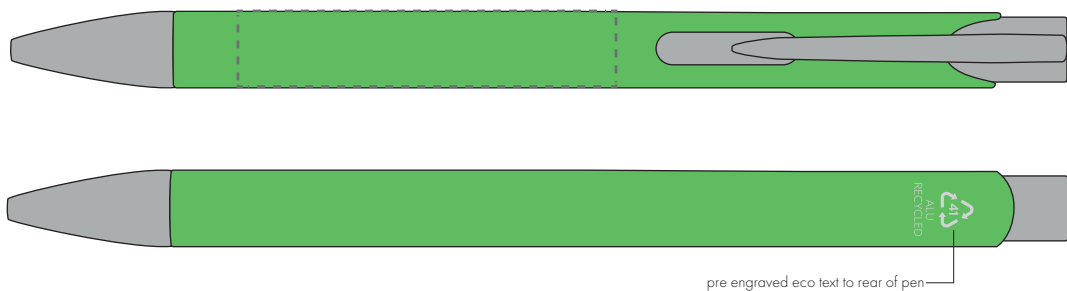

Your Ref:
Our Ref:Quantity:
Version: 1Product Code: TPC982001
Product Colour: GREEN**PRINTING CONCERNS:**

We stock this item in the following colours

**PANTONE REFERENCE(S)**

● Engrave

ARTWORK SCALE 100%

ARTWORK SCALE 100%
Flat Engrave Area:
50mm x 10mmProduct Image for visualisation
- colours may vary**The dashed line is to demonstrate print area and will not appear on your printed item****PLEASE NOTE:**